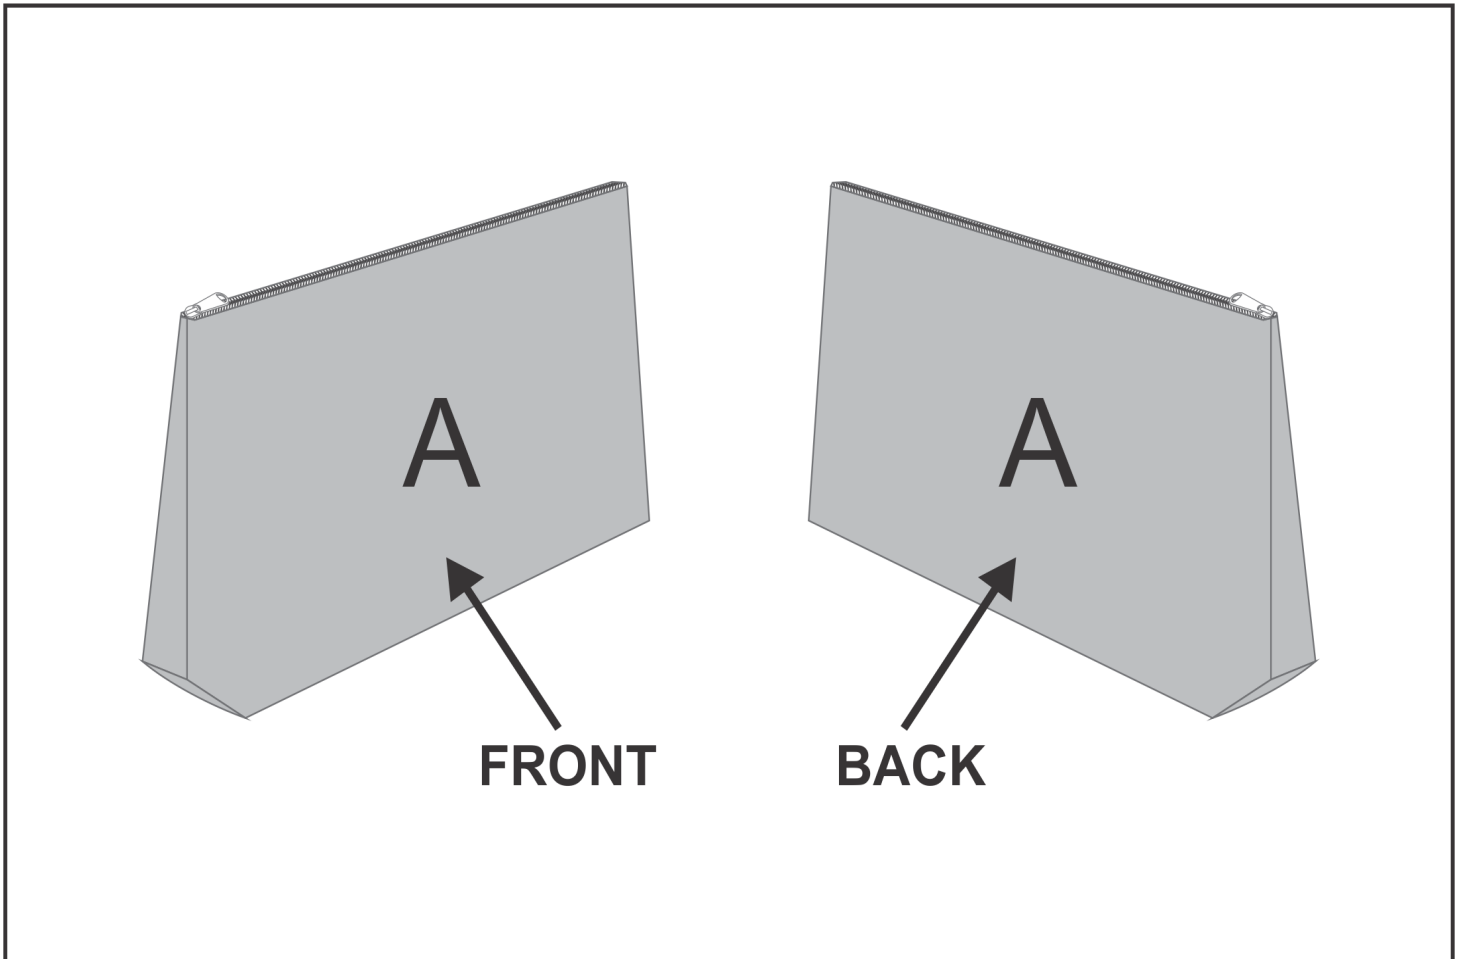

SG-HP-62-G

PPS Hoppla Kosi Midi Toiletry Bag

Need to know:

Includes 1-Position Sublimation (setup fees apply)

- Please Note: We cannot guarantee 100% logo Alignment on all Brandable Panels.

Branding Options:

Position	Branding Method (Branding Code)	No. of Colours	Dimension
A	Custom Sublimation A (CPSUB-A)	Full Colour	300mm wide x 410mm high